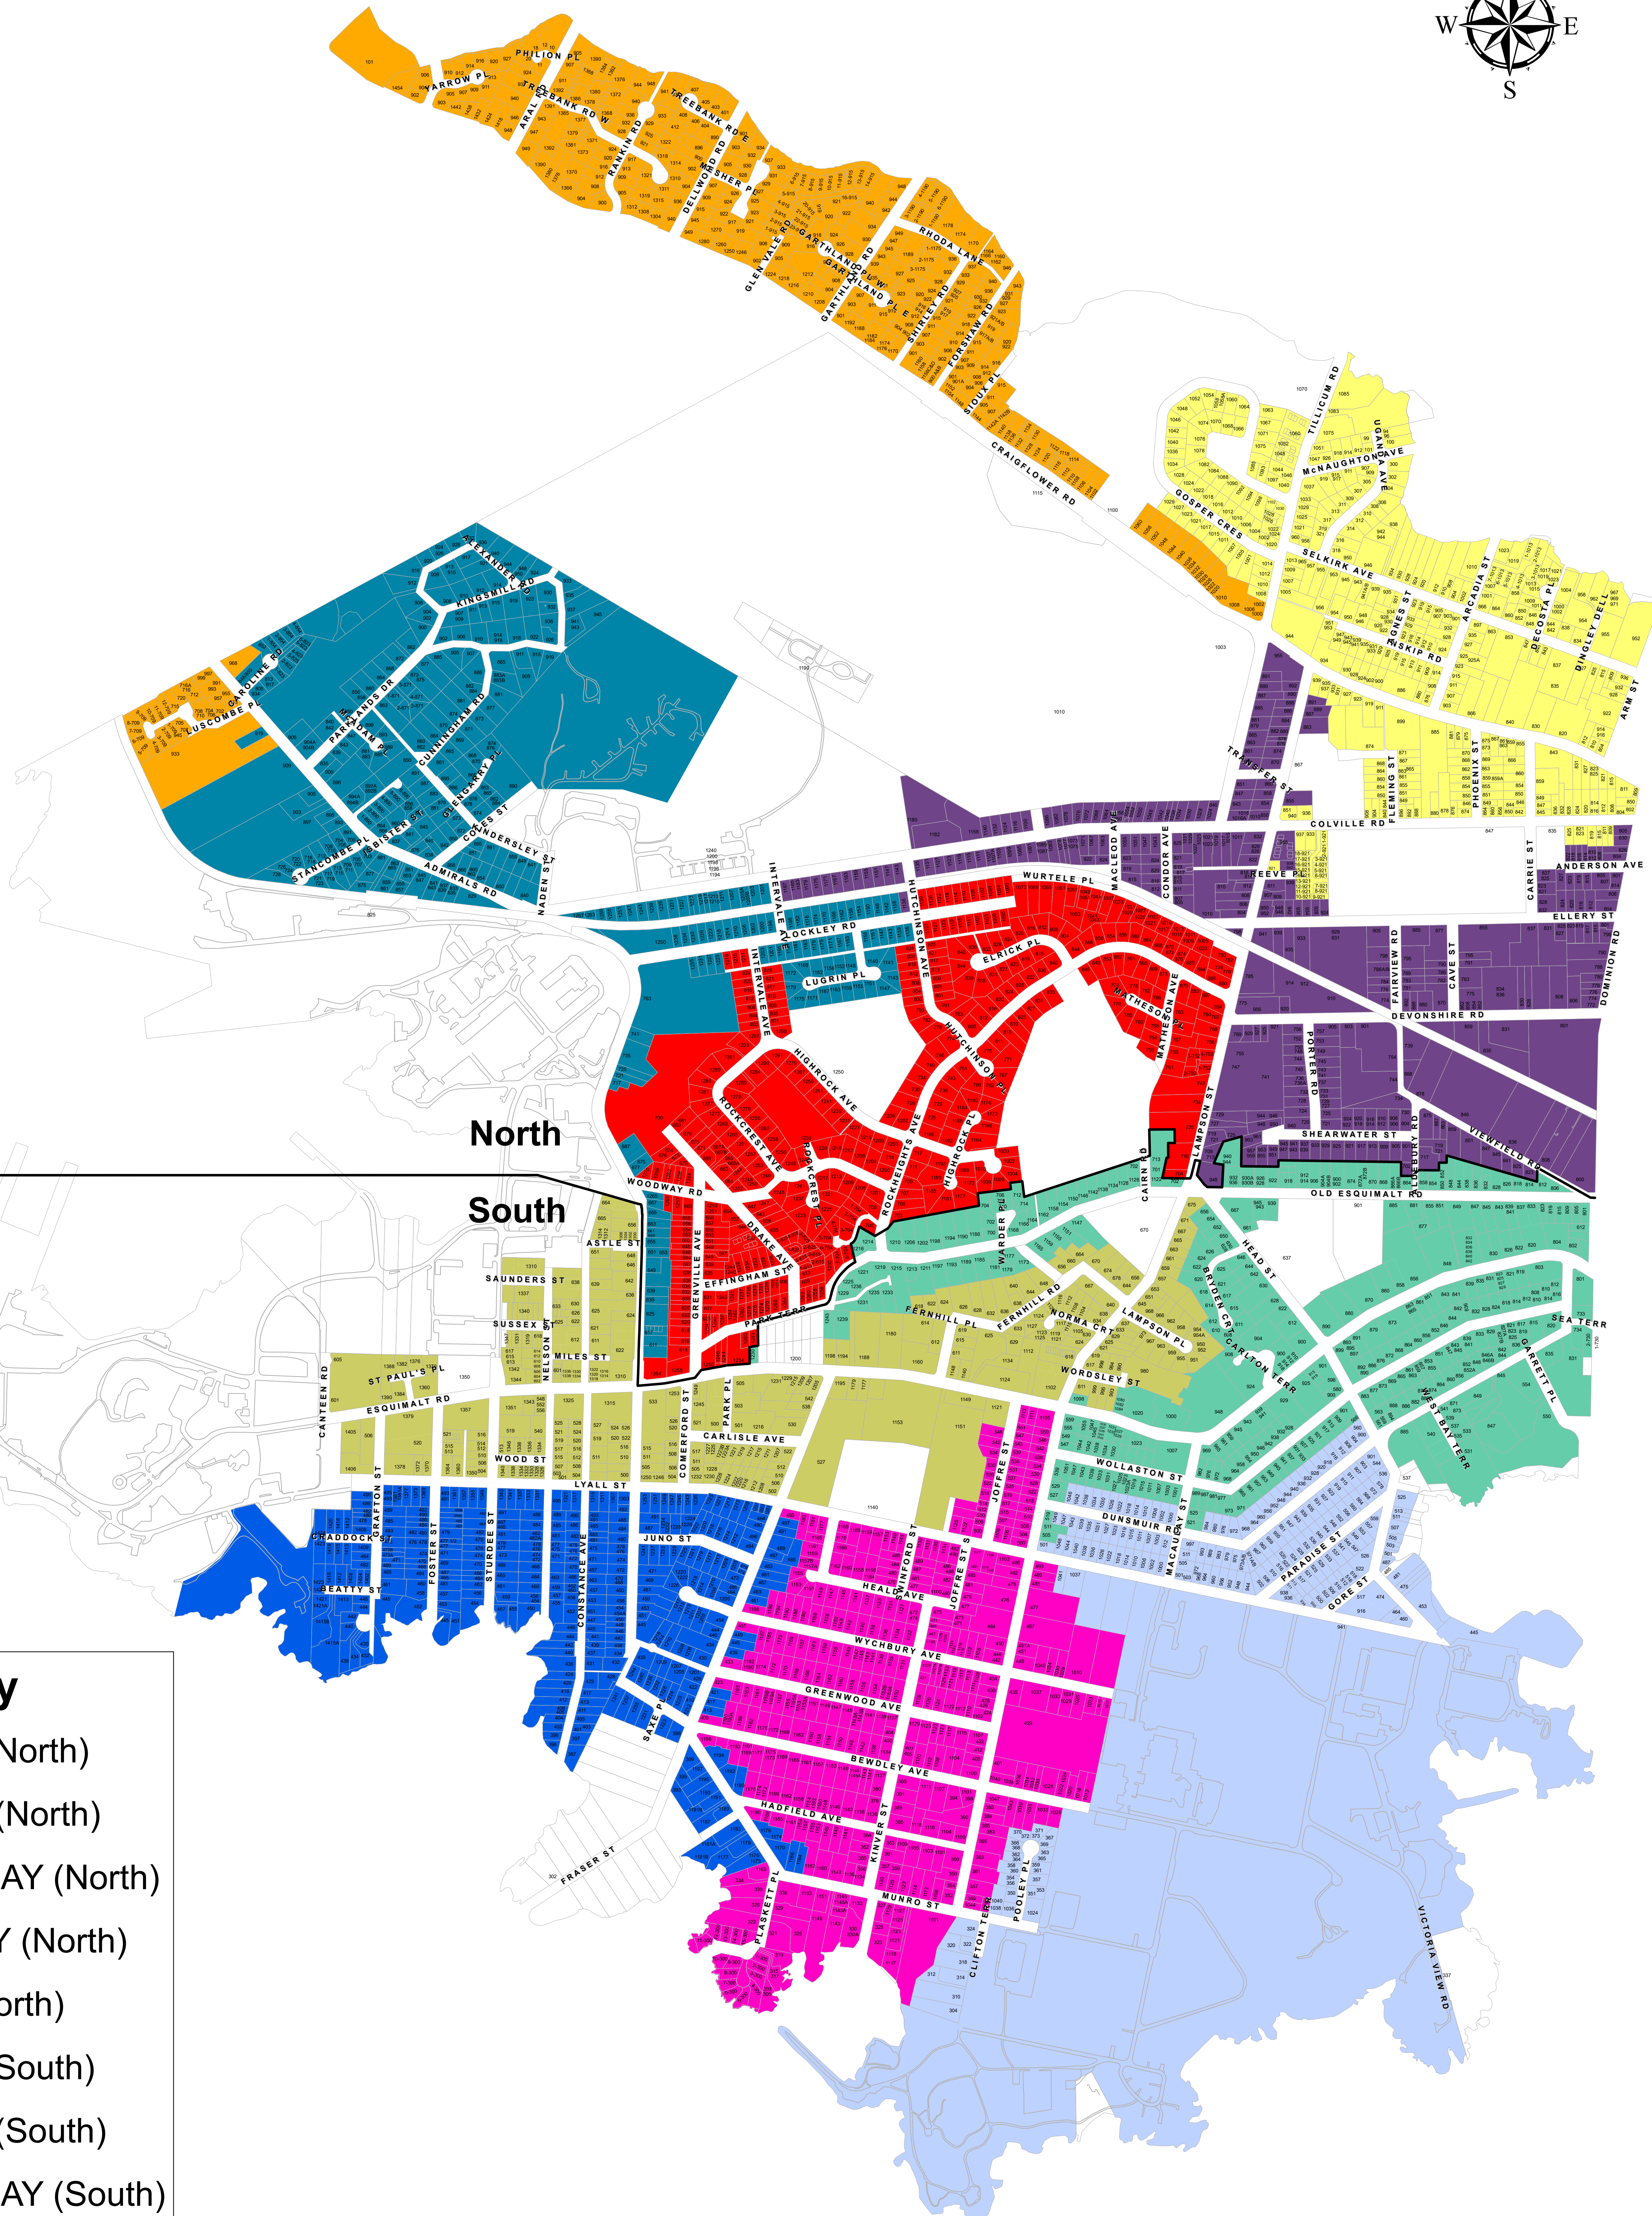

Township of Esquimalt Garbage Collection Map

Collection Day

- MONDAY (North)
- TUESDAY (North)
- WEDNESDAY (North)
- THURSDAY (North)
- FRIDAY (North)
- MONDAY (South)
- TUESDAY (South)
- WEDNESDAY (South)
- THURSDAY (South)
- FRIDAY (South)