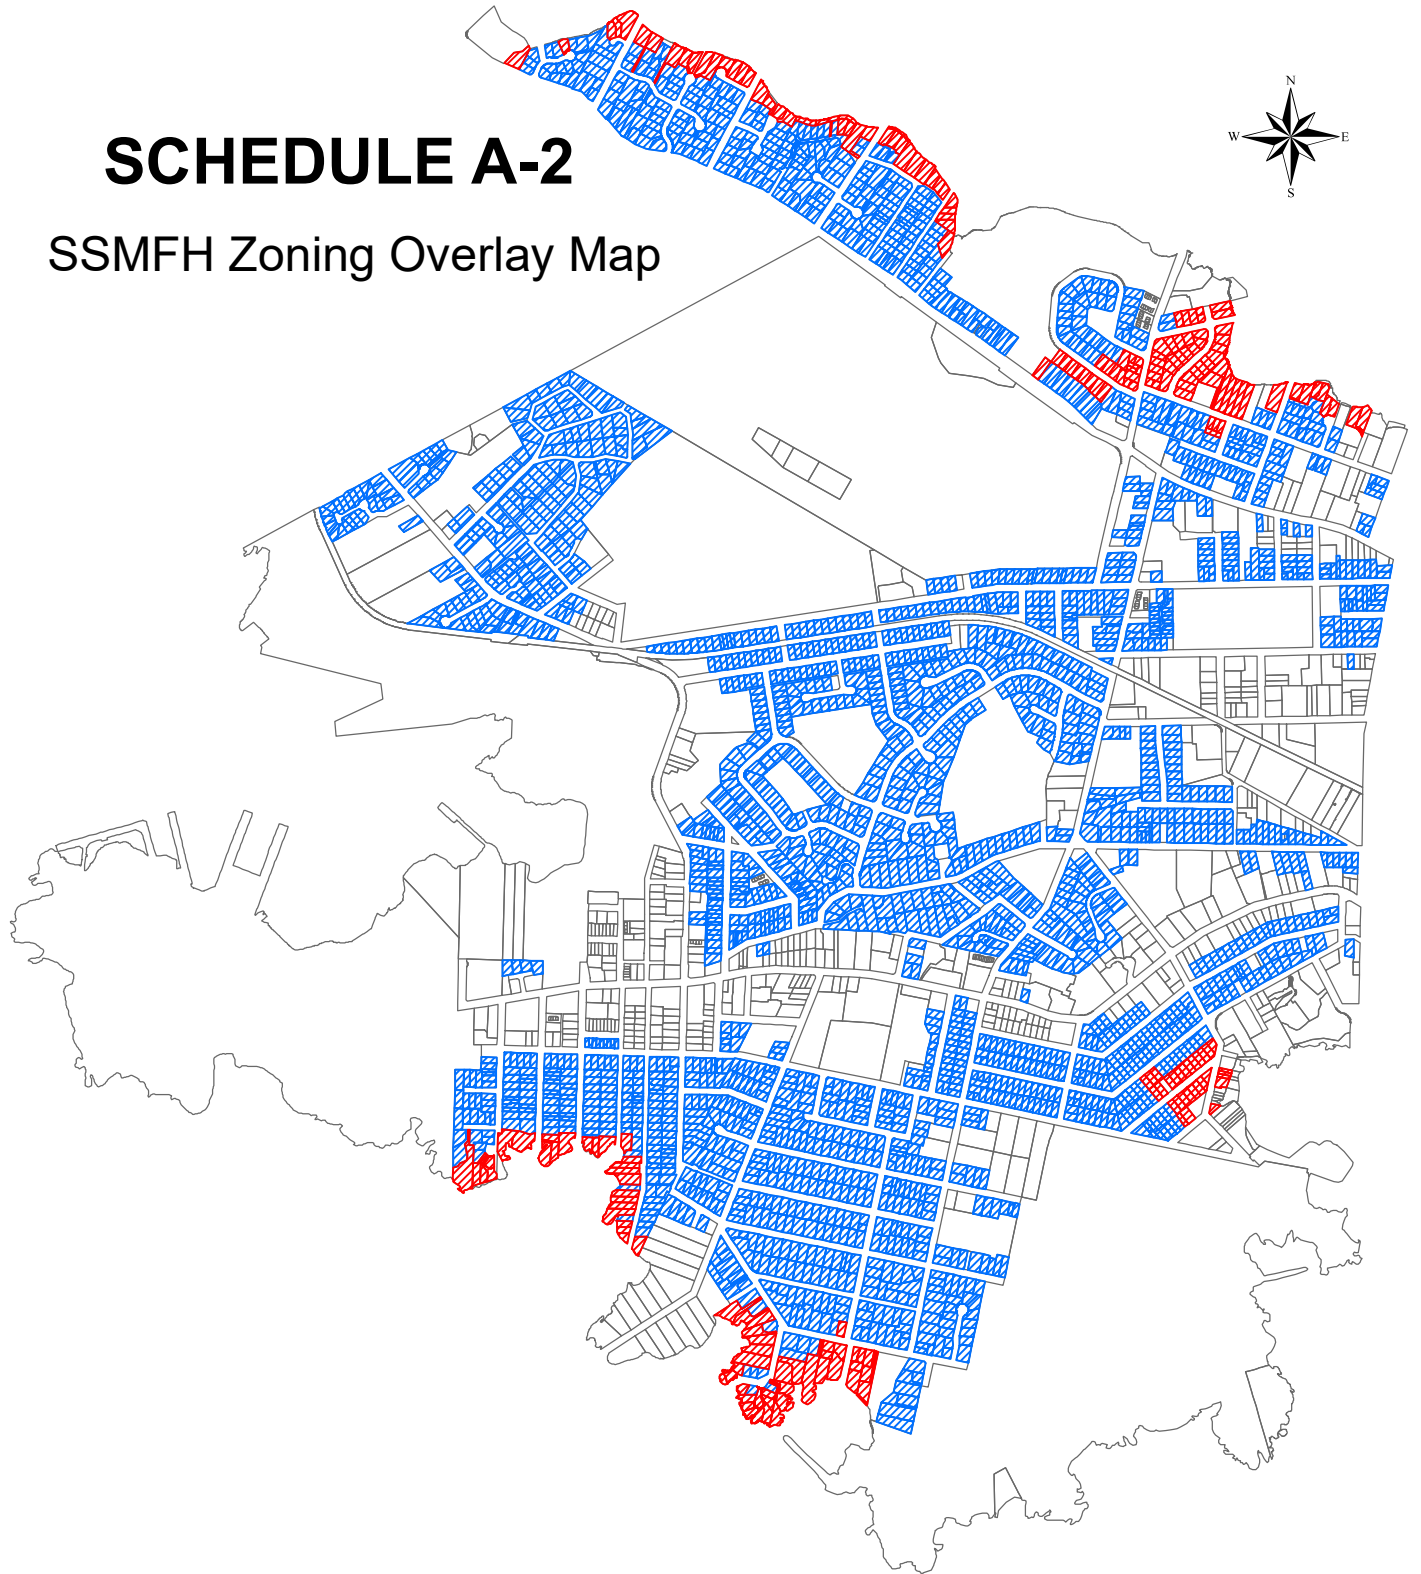

SCHEDULE A-2

SSMFH Zoning Overlay Map

Legend

-  SSMFH Lots
-  Tsunami Hazard Lots

0 0.25 0.5 1 Kilometers